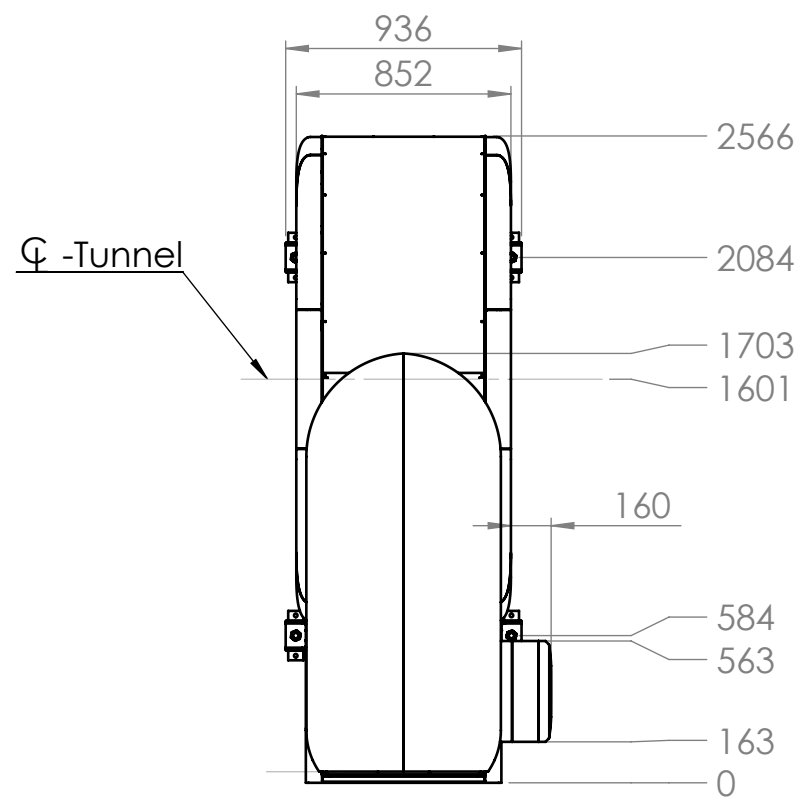

SCALE 1 : 30

SCALE 1 : 30

SCALE 1 : 30

General tolerance: SS-ISO 2768 Medium		Approved by:		Approved date:	
Drawn by: MIMA	Date: 2014-03-21	Design firm: SPECAB SPECIALTILLVERKNING AB		Format: A3	
WoodEye by Innovativ Vision		Material:		Surface treatment:	
Innovativ Vision AB Finnögatan 14 572 88 Linköping Sweden Tel: +46 (0)13 460 51 00		Drawing nr - Description: WE5B2-Installation		Scale: 1:50 Weight: 629073.53g	
				Rev: A	
				Page: 1/1	