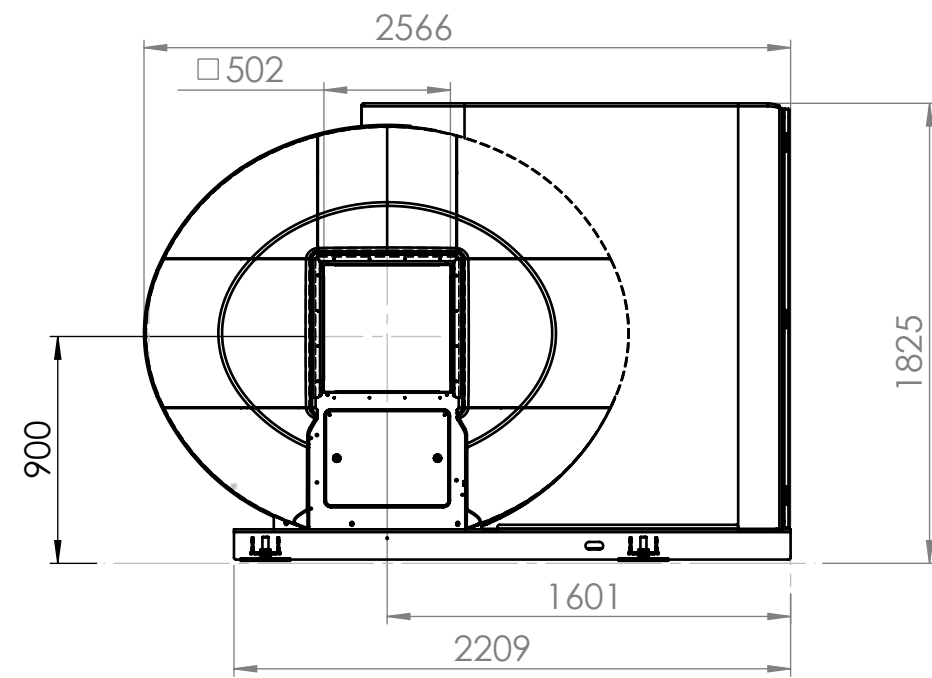

SCALE 1 : 30

SCALE 1 : 30

SCALE 1 : 30

General tolerance: SS-ISO 2768 Medium		Approved by:		Approved date:	
Drawn by: MIMA	Date: 2014-03-21	Design firm: SPECAB SPECIALTILLVERKNING AB		Format: A3	
WoodEye by Innovativ Vision		Material:		Surface treatment:	
Innovativ Vision AB Finnögatan 14 572 88 Linköping Sweden Tel: +46 (0)13 460 51 00		Drawing nr - Description: WE5B2-Installation		Scale: 1:50 Weight: 629073.53g	
				Rev: A	
				Page: 1/1	